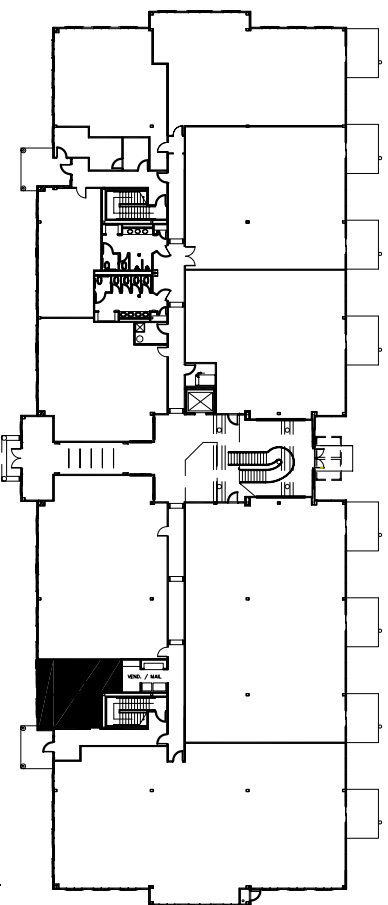

Scale: Not To Scale

Key Plan

580 RSF

RUBICON
At Lanier Point

A BACKMAN, L.C. AFFILIATE
ONE BUCKHEAD PLAZA
3060 PEACHTREE ROAD
SUITE 210
ATLANTA, GEORGIA 30305
404.816.6400 P
404.816.3801 F

Rubicon at Lanier Point • Suite 106